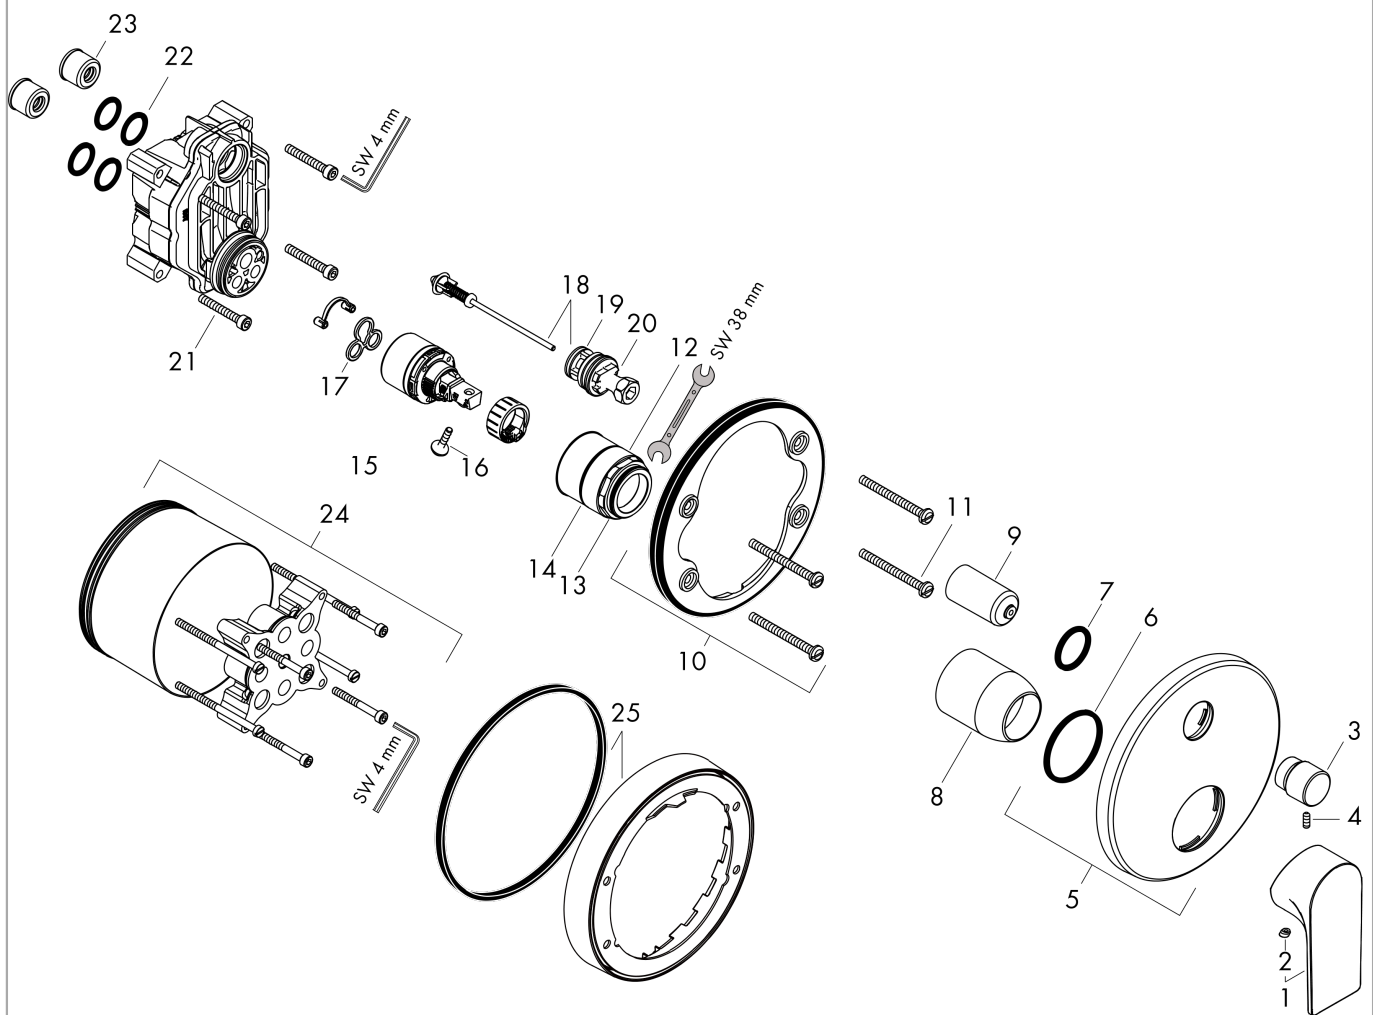

Rebris E

Single lever bath mixer for concealed installation for iBox universal

Surface: **Chrome** Article Number: **72468000**

Description

product features

- 2 functions
- flow rate upper outlet: 21 l/min
- flow rate lower outlet: 29 l/min
- maximum flow rate at 3 bar: 27,6 l/min
- flow rate for bath spout at 3 bar: 27,6 l/min
- flow rate of hand shower at 3 bar: 21,2 l/min
- ceramic cartridge
- temperature limitation adjustable
- diverter with automatic resetting
- non-return valve
- connection type: basic set
- min. operating pressure: 1 bar
- max. operating pressure: 10 bar

Rebris E

Single lever bath mixer for concealed installation for iBox universal

Surface: **Chrome** Article Number: **72468000**

Exploded Drawing

Year of production: >06/22

Rebris E**Single lever bath mixer for concealed installation for iBox universal**Surface: **Chrome** Article Number: **72468000****Spare part list**

Year of production: >06/22

Pos.	Description	Article Number	Price	PU
1	handle	94655000	€ 45,82	1
2	screw cover	96338000	€ 3,33	1
3	diverter knob	98795000	€ 45,82	1
4	hollow set screw M4x10	97667000	€ 3,33	1
5	escutcheon Ø 150 mm	98791000	€ 58,67	1
6	O-ring 43x3	98418000	€ 3,33	1
7	O-ring 23x3	98142000	€ 3,33	1
8	sleeve	98790000	€ 28,92	1
9	sleeve	98794000	€ 28,92	1
10	holder for escutcheon	98793000	€ 36,89	1
11	set of fixing screws	96454000	€ 8,69	1
12	nut	98796000	€ 36,89	1
13	O-ring 30x1,5	98433000	€ 3,33	1
14	O-ring 39x1,5	98400000	€ 3,33	1
15	cartridge, assy	92730000	€ 58,67	1
16	locking screw for handle	95140000	€ 5,36	1
17	seal	95008000	€ 8,69	1
18	selector assy	95014000	€ 58,67	1
19	O-ring 16x2,3	98207000	€ 3,33	1
20	O-ring 20x2,5	92602000	€ 5,36	1
21	set of screws	93243000	€ 8,69	1
22	O-ring 16x2	98133000	€ 3,33	1
23	noise reduction	94073000	€ 22,97	1
24	extension 25 mm	13595000	-	1
25	extension 22 mm (Ø 150 mm)	13597000	-	1
a	concealed item	01800180	-	1
b	extension 10 mm for iBox universal with shut-off unit	92332000	€ 128,28	1
c	set of screws	93244000	€ 8,69	1