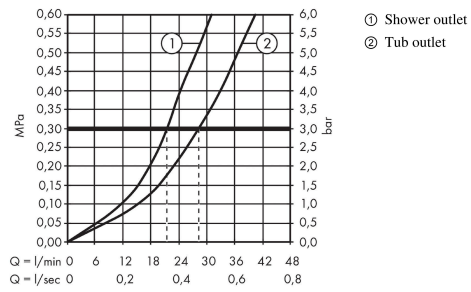

Rebris E

Single lever bath mixer for concealed installation for iBox universal

Surface: **Chrome** Article Number: **72468000**

Description

product features

- 2 functions
- flow rate upper outlet: 21 l/min
- flow rate lower outlet: 29 l/min
- maximum flow rate at 3 bar: 27,6 l/min
- flow rate for bath spout at 3 bar: 27,6 l/min
- flow rate of hand shower at 3 bar: 21,2 l/min
- ceramic cartridge
- temperature limitation adjustable
- diverter with automatic resetting
- non-return valve
- connection type: basic set
- min. operating pressure: 1 bar
- max. operating pressure: 10 bar

Design awards

reddot winner 2022

Product image

Scale drawing

Rebris E

Single lever bath mixer for concealed installation for iBox universal

Surface: **Chrome** Article Number: **72468000**

Flowchart