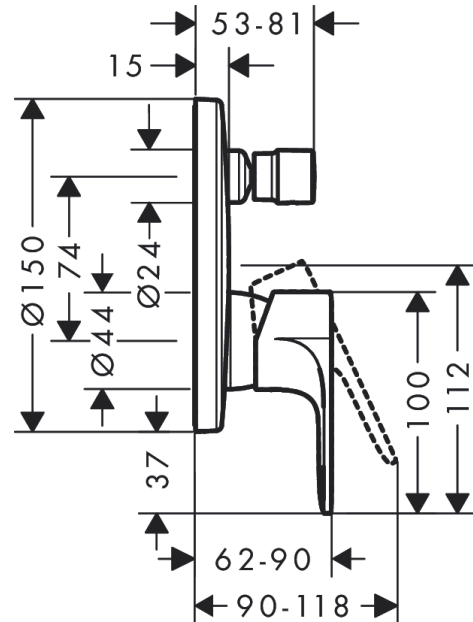

Rebris E

Single lever bath mixer for concealed installation for iBox universal

Surface: **Chrome** Article Number: **72468000**

Description

product features

- 2 functions
- flow rate upper outlet: 21 l/min
- flow rate lower outlet: 29 l/min
- maximum flow rate at 3 bar: 27,6 l/min
- flow rate for bath spout at 3 bar: 27,6 l/min
- flow rate of hand shower at 3 bar: 21,2 l/min
- ceramic cartridge
- temperature limitation adjustable
- diverter with automatic resetting
- non-return valve
- connection type: basic set
- min. operating pressure: 1 bar
- max. operating pressure: 10 bar

Design awards

reddot winner 2022

Product image

Scale drawing

Rebris E

Single lever bath mixer for concealed installation for iBox universal

Surface: **Chrome** Article Number: **72468000**

Flowchart

Rebris E

Single lever bath mixer for concealed installation for iBox universal

Surface: **Chrome** Article Number: **72468000**

Exploded Drawing

Year of production: >06/22

Rebris E**Single lever bath mixer for concealed installation for iBox universal**Surface: **Chrome** Article Number: **72468000****Spare part list**